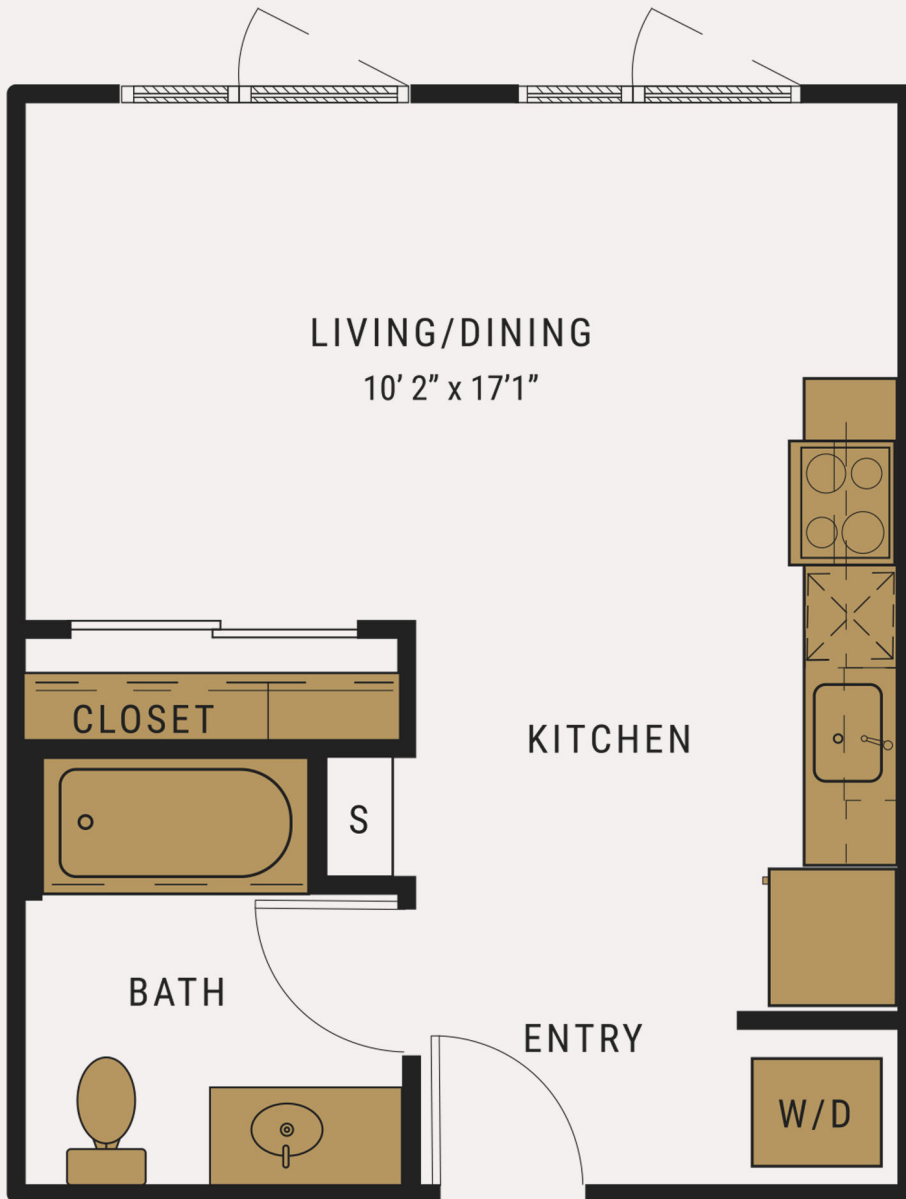

AURA[®]
TOTEM LAKE

12650 TOTEM LAKE BLVD | NE KIRKLAND, WA 98034
425.990.2872 | AuraTotemLake.com

S1

STUDIO | 1 BATH | 405 SF
*SELECT PLANS

TRINISIC
RESIDENTIAL GROUP

Square footages are approximate and may vary slightly. Rental rates, availability, deposits, and specials are subject to change without notice. Minimum lease occupancy guidelines apply. Deposits may fluctuate based on credit, rental history, income, and/or other qualifying standard. Additional taxes and fee may apply and will be disclosed prior to lease signing.