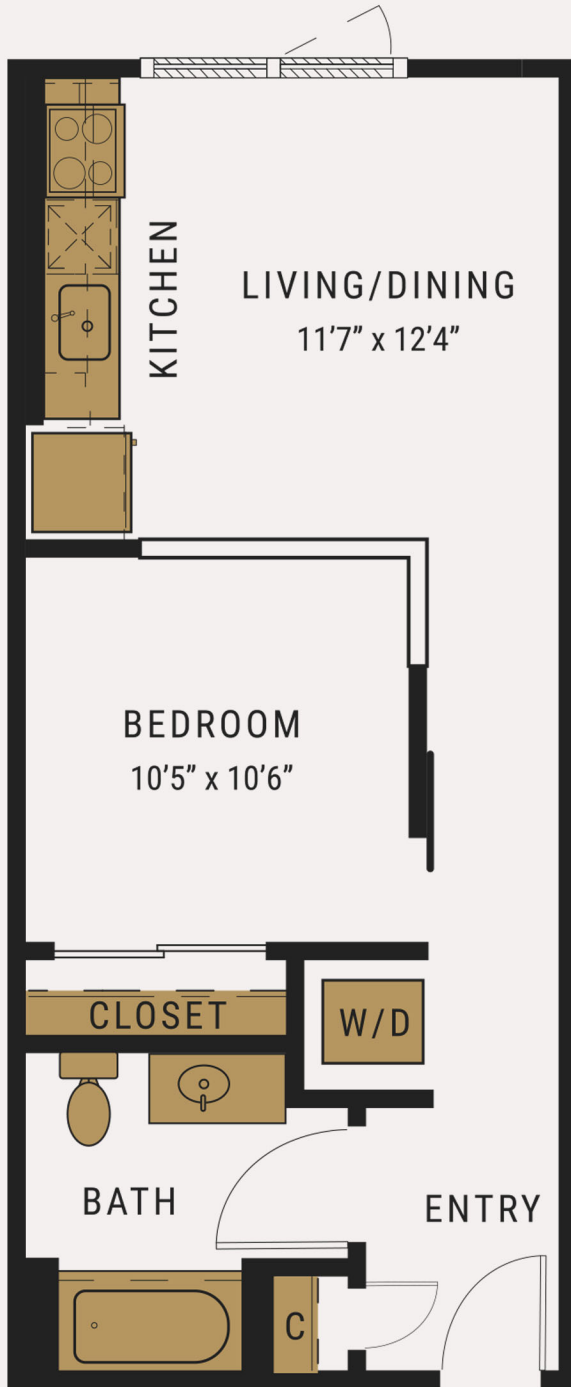

AURA®
TOTEM LAKE

12650 TOTEM LAKE BLVD | NE KIRKLAND, WA 98034
425.990.2872 | AuraTotemLake.com

A2

1 BEDROOM | 1 BATH | 541 SF
*SELECT PLANS

TRINISIC
RESIDENTIAL GROUP

Square footages are approximate and may vary slightly. Rental rates, availability, deposits, and specials are subject to change without notice. Minimum lease occupancy guidelines apply. Deposits may fluctuate based on credit, rental history, income, and/or other qualifying standard. Additional taxes and fee may apply and will be disclosed prior to lease signing.