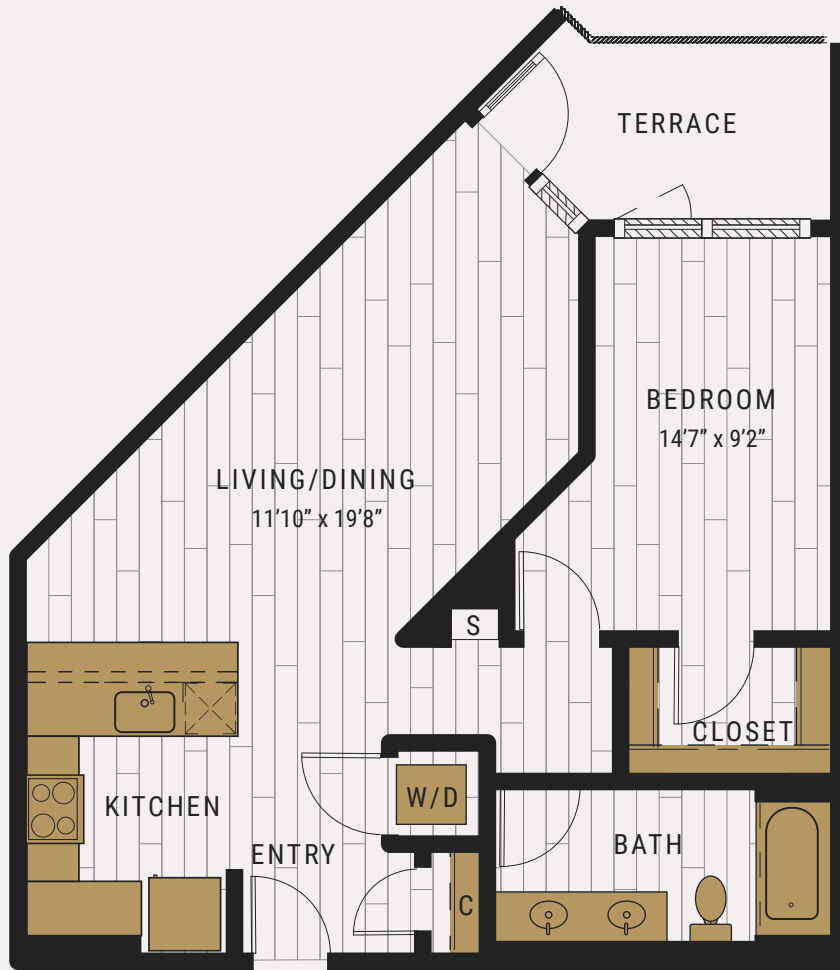

AURA[®]
TOTEM LAKE

12650 TOTEM LAKE BLVD | NE KIRKLAND, WA 98034
425.990.2872 | AuraTotemLake.com

A20

1 BEDROOM | 1 BATH | 809 SF

TRINISIC
RESIDENTIAL GROUP

Square footages are approximate and may vary slightly. Rental rates, availability, deposits, and specials are subject to change without notice. Minimum lease occupancy guidelines apply. Deposits may fluctuate based on credit, rental history, income, and/or other qualifying standard. Additional taxes and fee may apply and will be disclosed prior to lease signing.