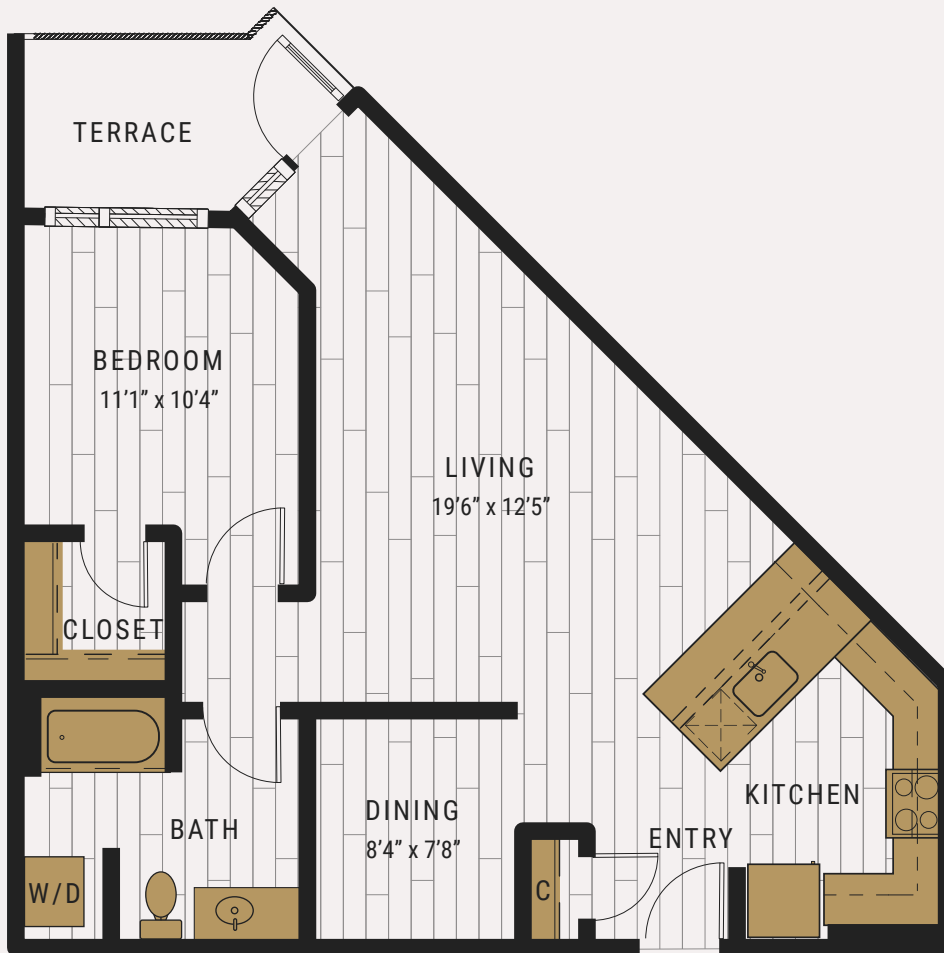

AURA[®]
TOTEM LAKE

12650 TOTEM LAKE BLVD | NE KIRKLAND, WA 98034
425.990.2872 | AuraTotemLake.com

A21

1 BEDROOM | 1 BATH | 846 SF

TRINSIC
RESIDENTIAL GROUP

Square footages are approximate and may vary slightly. Rental rates, availability, deposits, and specials are subject to change without notice. Minimum lease occupancy guidelines apply. Deposits may fluctuate based on credit, rental history, income, and/or other qualifying standard. Additional taxes and fee may apply and will be disclosed prior to lease signing.