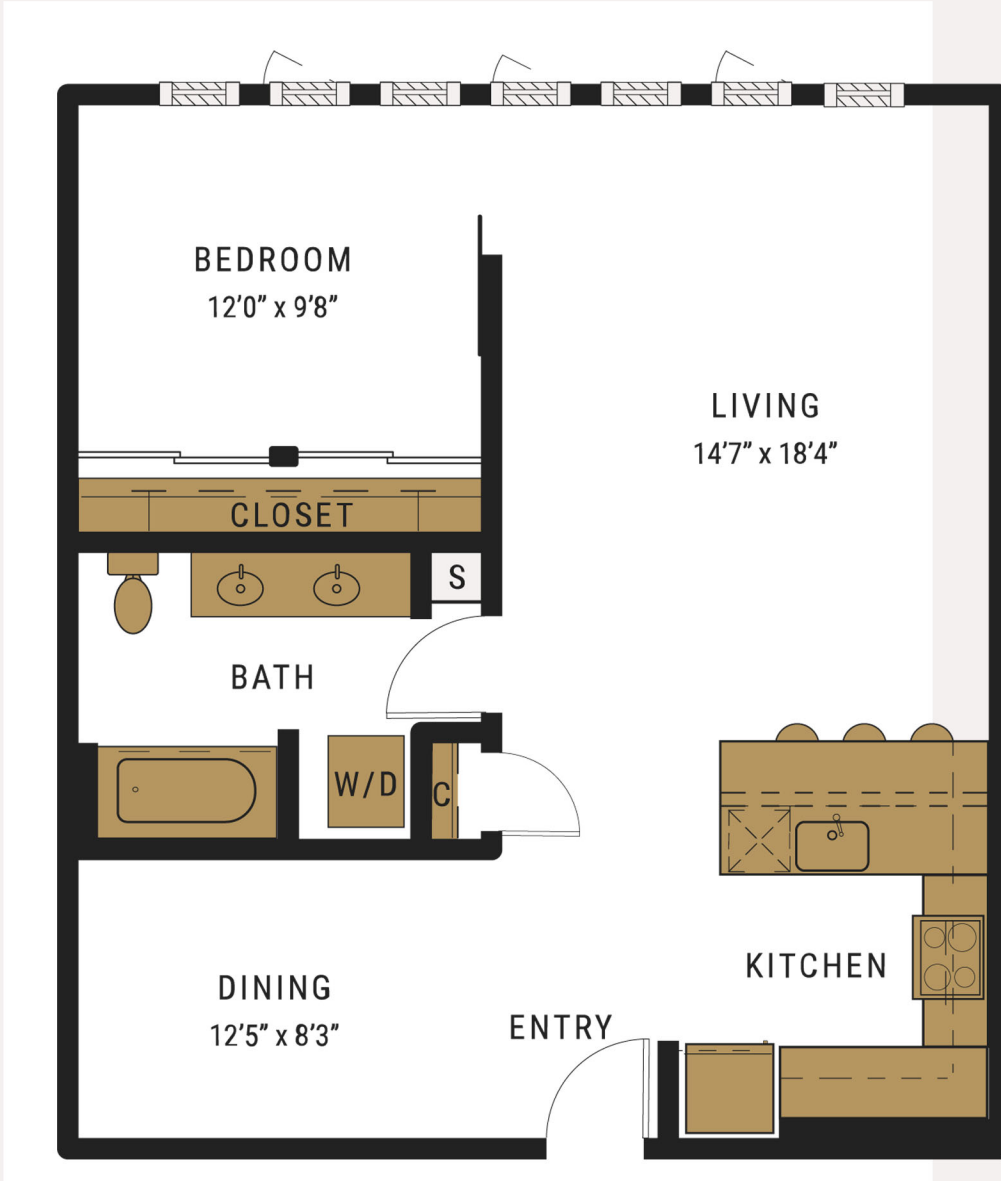

AURA[®]
TOTEM LAKE

12650 TOTEM LAKE BLVD | NE KIRKLAND, WA 98034
425.990.2872 | AuraTotemLake.com

A22

1 BEDROOM | 1 BATH | 866 SF
*SELECT PLANS

TRINSIC
RESIDENTIAL GROUP

Square footages are approximate and may vary slightly. Rental rates, availability, deposits, and specials are subject to change without notice. Minimum lease occupancy guidelines apply. Deposits may fluctuate based on credit, rental history, income, and/or other qualifying standard. Additional taxes and fee may apply and will be disclosed prior to lease signing.