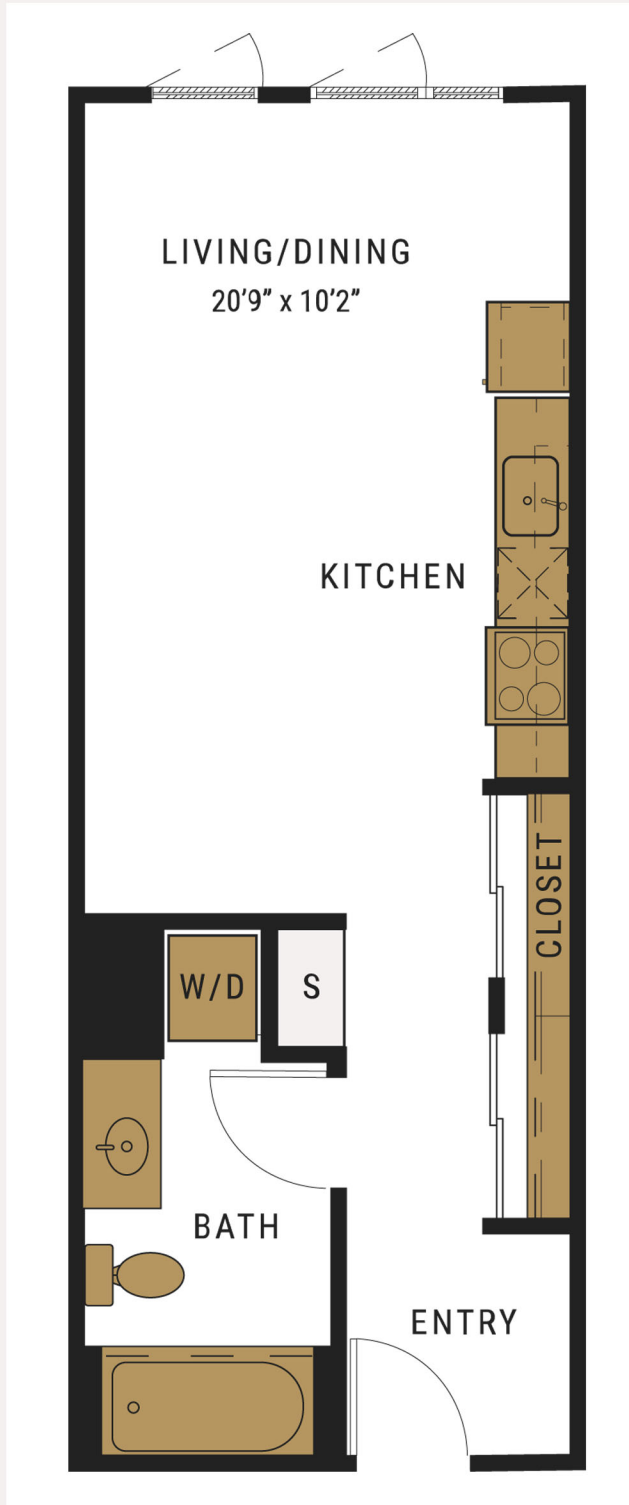

AURA®
TOTEM LAKE

12650 TOTEM LAKE BLVD | NE KIRKLAND, WA 98034
425.990.2872 | AuraTotemLake.com

S5

STUDIO | 1 BATH | 462 SF
*SELECT PLANS

TRINISIC
RESIDENTIAL GROUP

Square footages are approximate and may vary slightly. Rental rates, availability, deposits, and specials are subject to change without notice. Minimum lease occupancy guidelines apply. Deposits may fluctuate based on credit, rental history, income, and/or other qualifying standard. Additional taxes and fee may apply and will be disclosed prior to lease signing.